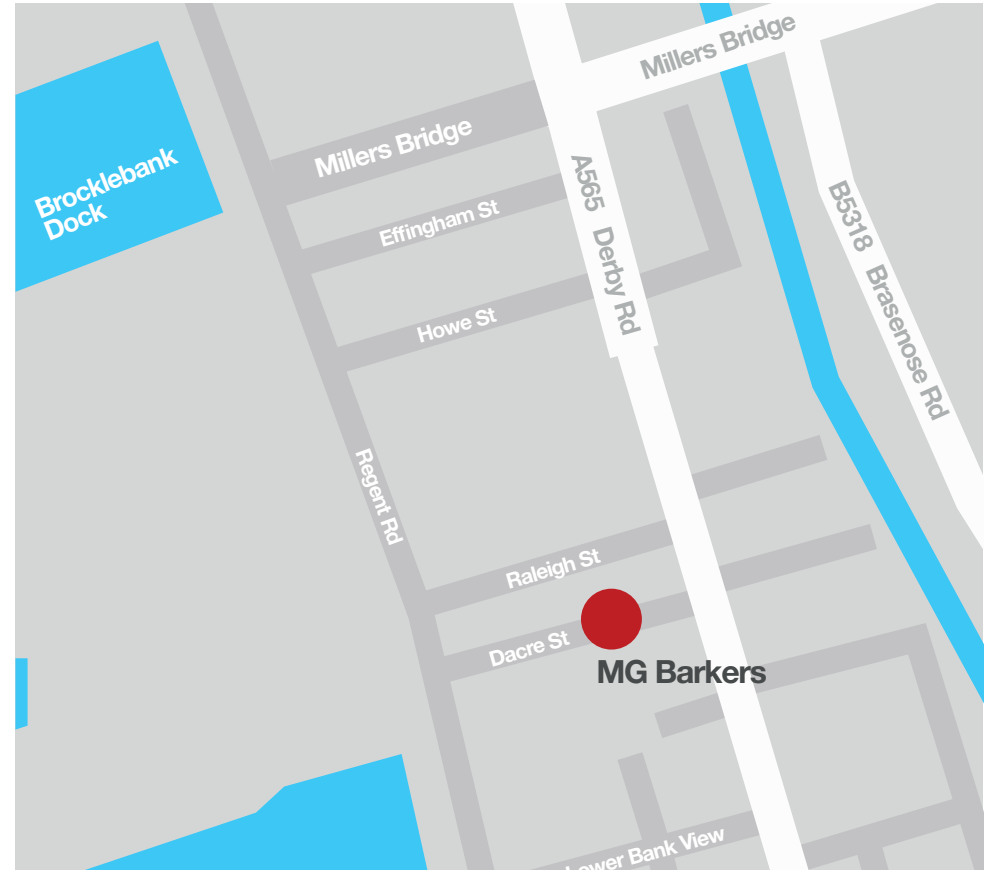

MG barkers Overview Map

Detail Map

Route Information Starting at the End of the M62

Bear right onto Bowring Park Road (A5080 for 0.1 Miles)
Bear right onto Queens Drive Stonecroft (for 0.9 Miles)
Bear right onto Queens Drive Walton (A5058 for 0.1 Miles)

Continue along A5058 (for 0.4 Miles)
Bear right onto Derby Lane (A5058 for 0.1 Miles)
Continue along A5058 (for 4.3 Miles)
Turn left onto Derby Road (A565 for 0.2 Miles)

Turn right onto Dacre Street and continue almost to the end of Dacre Street. We are on the left hand side above the tile warehouse